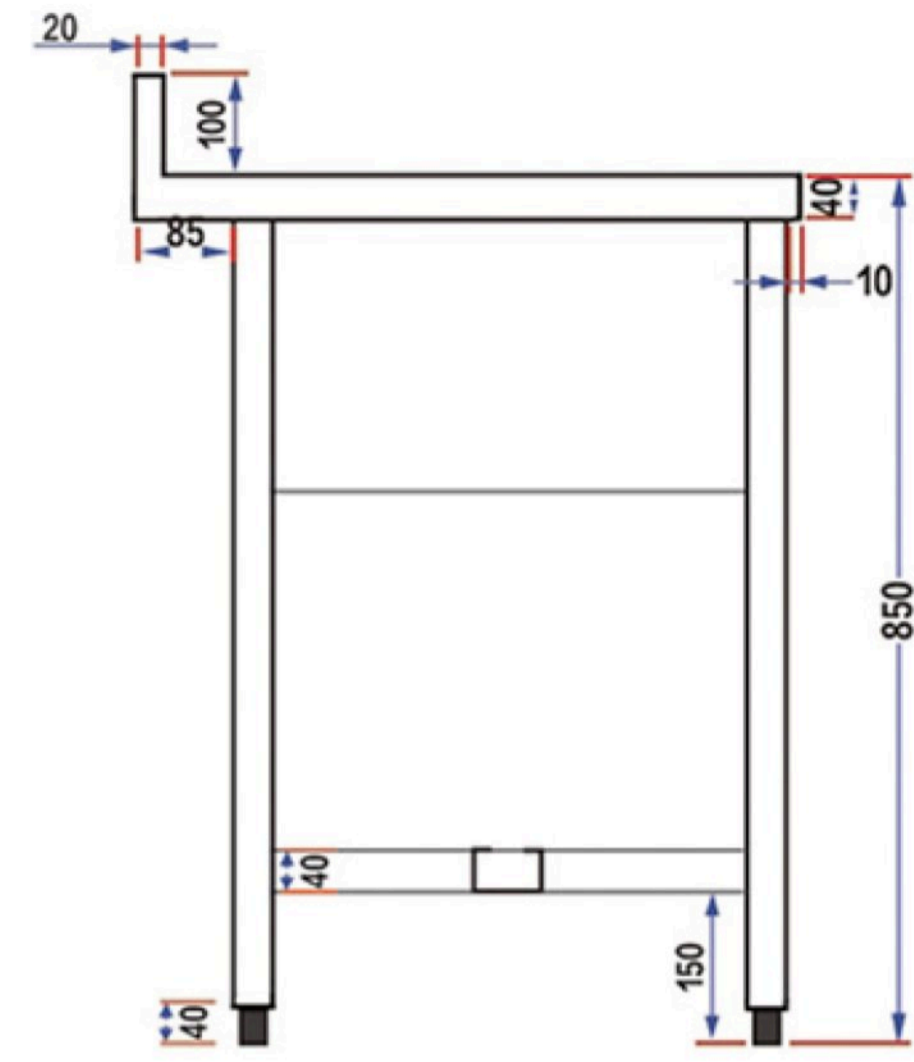

Material:StainlessSteel 201/304  
Drainer Right  
Feet Adjustable  
Patented Product/专利产品

Material:StainlessSteel 201/304  
Drainer Right  
Feet Adjustable

( Modle)	( Dimensions) LxWxH	Bowl Size(mm)	
		LxWxH	
YLS106BM2	1000X600X950	400X400X250/300	
YLS126BM2	1200X600X950	500X400X250/300	
YLS146BM2	1400X600X950	500X400X250/300	
YLS107BM2	1000X700X950	400X500X250/300	
YLS127BM2	1200X700X950	500X500X250/300	
YLS147BM2	1400X700X950	500X500X250/300	
YLS+147BM2	1400X700X950	600X500X300	

( Modle)	( Dimensions) LxWxH	Bowl Size(mm)	
		LxWxH	
YLS56BM1	500X600X950	400X400X250/300	
YLS66BM1	600X600X950	400X400X250/300	
YLS+66BM1	600X600X950	500X400X250/300	
YLS76BM1	700X600X950	500X400X250/300	
YLS86BM1	800X600X950	500X400X250/300	
YLS57BM1	500X700X950	400X400X250/300	
YLS67BM1	600X700X950	500X500X250/300	
YLS77BM1	700X700X950	500X500X250/300	
YLS+77BM1	700X700X950	600X500X300	
YLS87BM1	800X700X950	600X500X300	

( Modle)	( Dimensions) LxWxH	Bowl Size(mm)	
		LxWxH	
YLS146BR2	1400X600X950	400X400X250/300	
YLS166BR2	1600X600X950	500X400X250/300	
YLS186BR2	1800X600X950	500X400X250/300	
YLS147BR2	1400X700X950	400X500X250/300	
YLS167BR2	1600X700X950	500X500X250/300	
YLS187BR2	1800X700X950	500X500X250/300	

( Modle)	( Dimensions) LxWxH	Bowl Size(mm)	
		LxWxH	
YLS166SBL2	1600X600X950	400X400X250/300	
YLS186SBL2	1800X600X950	500X400X250/300	
YLS167SBL2	1600X700X950	400X500X250/300	
YLS187SBL2	1800X700X950	500X500X250/300	