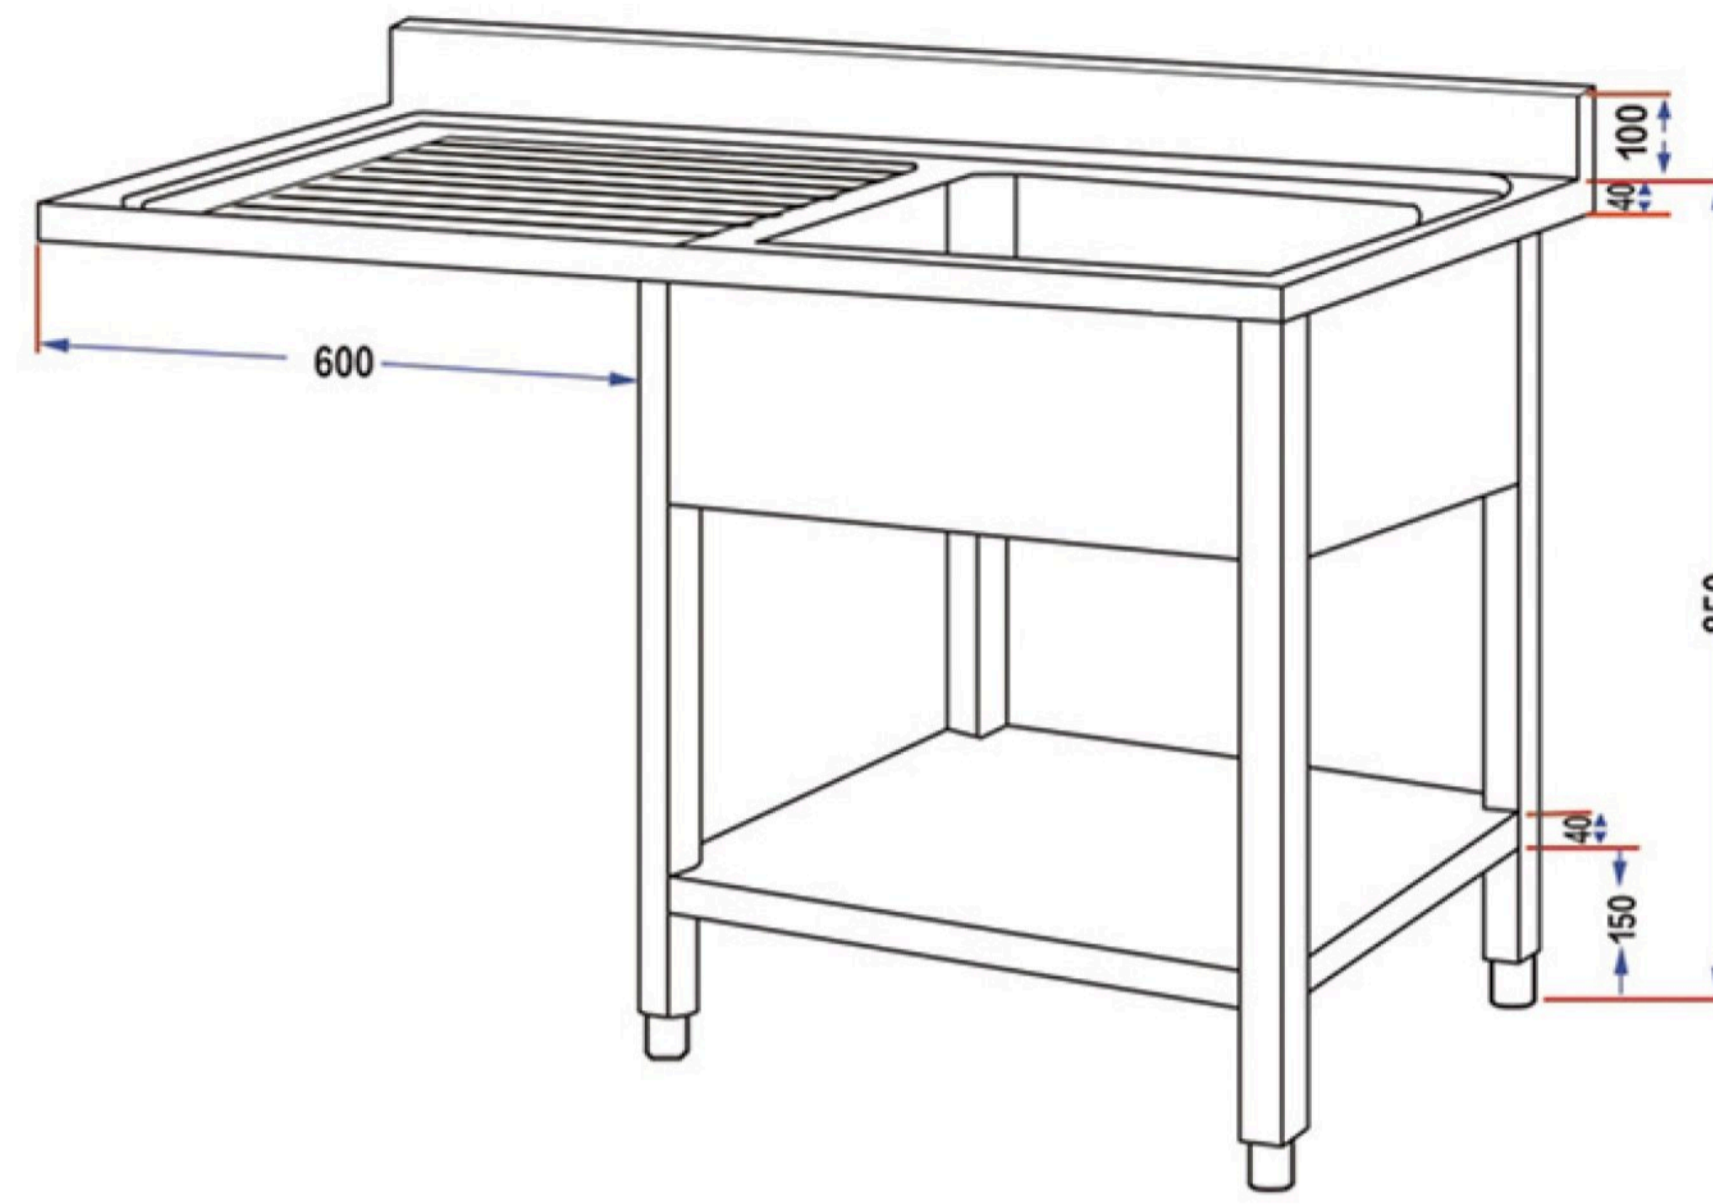

Material:StainlessSteel 201/304  
Drainer Right  
Feet Adjustable  
Patented Product/专利产品

Material:StainlessSteel 201/304  
Drainer Right  
Feet Adjustable

( Modle)	( Dimensions) LxWxH	Bowl Size(mm)	
		LxWxH	
YLS106BM2	1000X600X950	400X400X250/300	
YLS126BM2	1200X600X950	500X400X250/300	
YLS146BM2	1400X600X950	500X400X250/300	
YLS107BM2	1000X700X950	400X500X250/300	
YLS127BM2	1200X700X950	500X500X250/300	
YLS147BM2	1400X700X950	500X500X250/300	
YLS+147BM2	1400X700X950	600X500X300	

( Modle)	( Dimensions) LxWxH	Bowl Size(mm)	
		LxWxH	
YLS56BM1	500X600X950	400X400X250/300	
YLS66BM1	600X600X950	400X400X250/300	
YLS+66BM1	600X600X950	500X400X250/300	
YLS76BM1	700X600X950	500X400X250/300	
YLS86BM1	800X600X950	500X400X250/300	
YLS57BM1	500X700X950	400X400X250/300	
YLS67BM1	600X700X950	500X500X250/300	
YLS77BM1	700X700X950	500X500X250/300	
YLS+77BM1	700X700X950	600X500X300	
YLS87BM1	800X700X950	600X500X300	

( Modle)	( Dimensions) LxWxH	Bowl Size(mm)	
		LxWxH	
YLS146BR2	1400X600X950	400X400X250/300	
YLS166BR2	1600X600X950	500X400X250/300	
YLS186BR2	1800X600X950	500X400X250/300	
YLS147BR2	1400X700X950	400X500X250/300	
YLS167BR2	1600X700X950	500X500X250/300	
YLS187BR2	1800X700X950	500X500X250/300	

Sink With Space For Dishwasher  
 Material:StainlessSteel 201/304  
 Drainer Right  
 Feet Adjustable  
 Patented Product/专利产品

( Modle)	( Dimensions) LxWxH	Bowl Size(mm)	
		LxWxH	
YLS126SBL1	1200X600X950	500X400X250/300	
YLS146SBL1	1400X600X950	500X400X250/300	
YLS127SBL1	1200X700X950	500X500X250/300	
YLS147SBL1	1400X700X950	500X500X250/300	
YLS+147SBL1	1400X700X950	600X500X300	